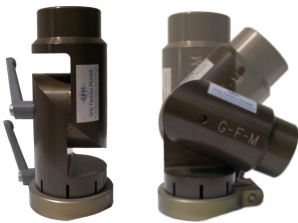

# Grip Factory Munich

YOUR INNOVATIVE PARTNER FOR CAMERA SUPPORT

Riser with adjustable tilt AL-2351  
Allows 180° tilt with a solid lock off.

Mini Cranked Riser  
adjustable (10 - 14cm  
/ 4" - 6,5") AL-2312

Mini Cranked Riser  
adjustable (14 - 22cm  
/ 6,5" - 9") AL-2317

Riser 10 cm / 4" AL-2310  
Riser 20cm / 8" AL-2320  
Riser 30cm / 12" AL-2330  
Riser 40cm / 16" AL-2340  
Riser 50cm / 20" AL-2350

Solid risers with a 360° locking mechanism and a secondary, vertical locking bolt for additional stability and security for underslung use.

Adjustable gas riser  
(50-115 cm/20" - 45")  
AL-2318

Adjustable gas riser  
(35-68 cm/13" - 26")  
AL-2319

Extremely stable, adjustable  
2-stage risers.  
30kg / 66lbs pressure.